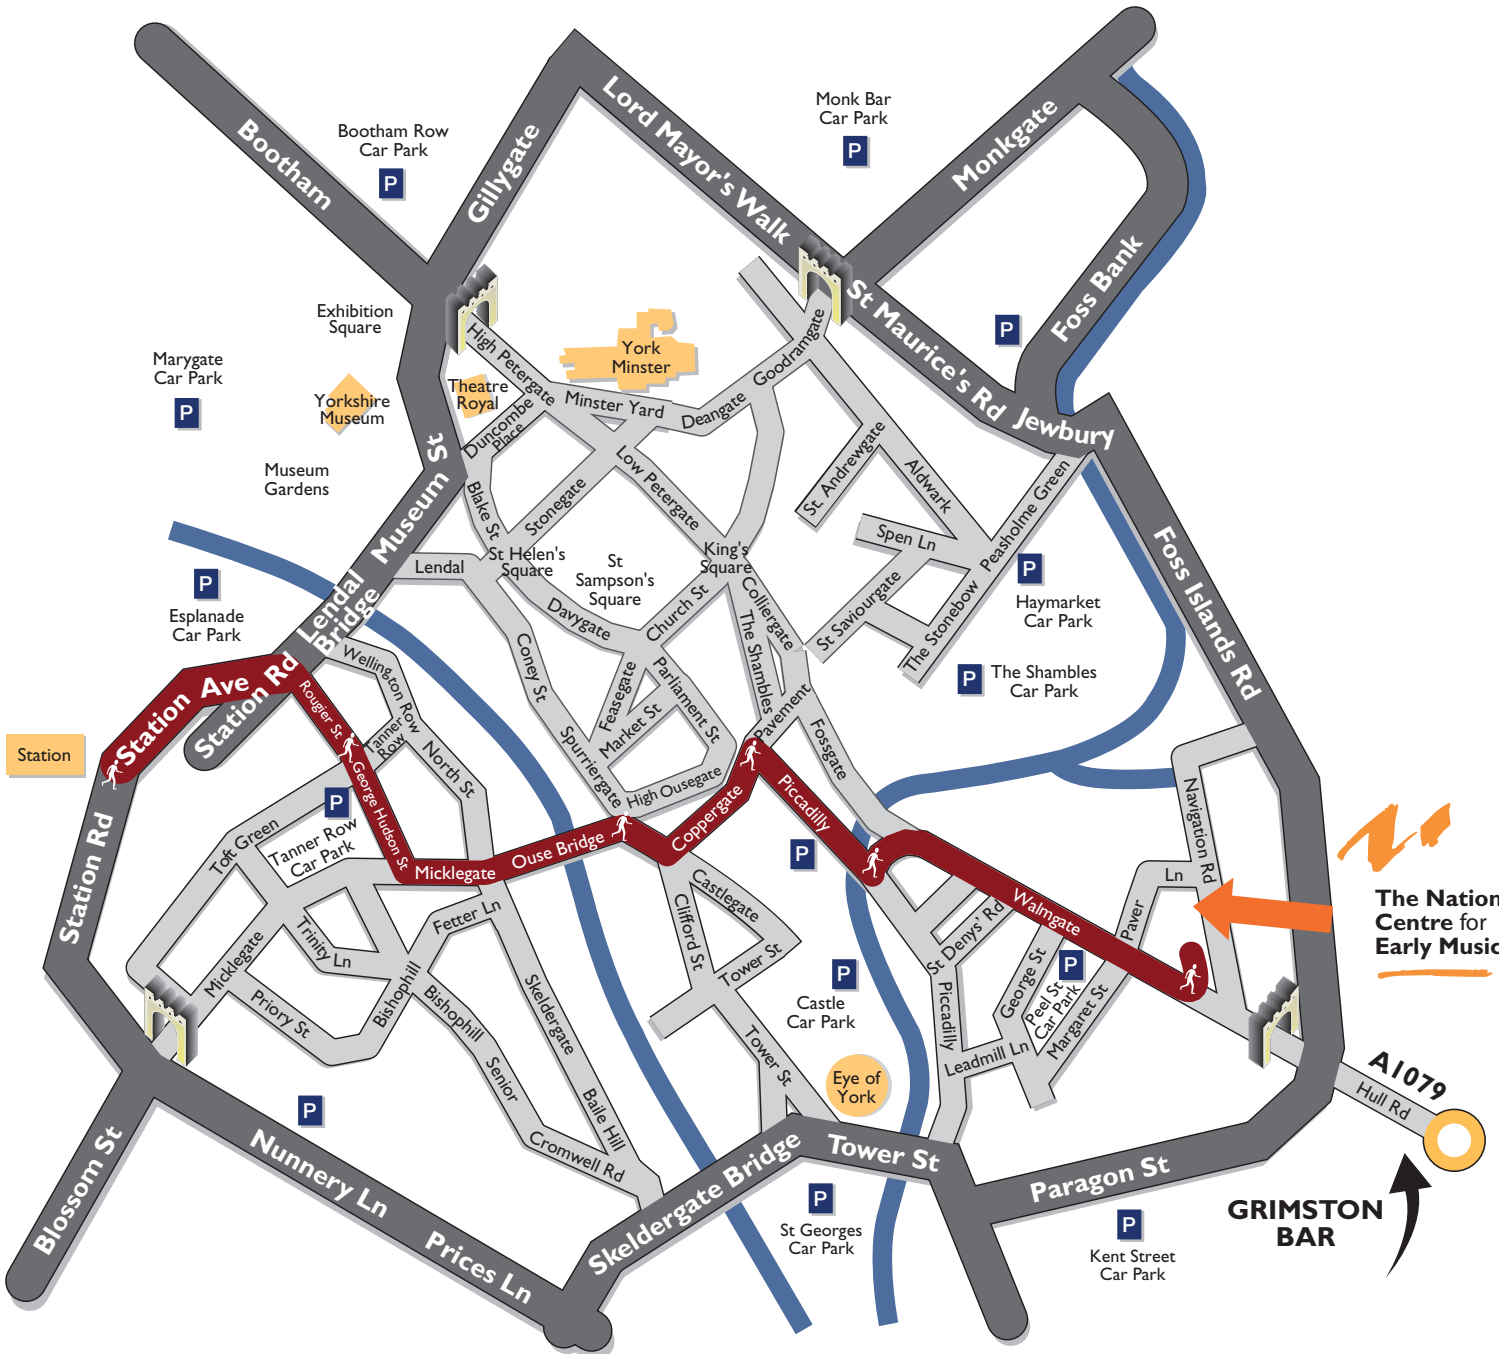

The National Centre for Early Music

The National Centre for Early Music
St Margaret's Church
Walmgate, York YO1 9TL
Tel: 01904 632220

Outer Ring Road

Follow orange path in the direction of the arrows to Grimston Bar roundabout.
Proceed into York via the A1079 Hull Road through Walmgate Bar.

City Centre

The National Centre for Early Music

GRIMSTON BAR