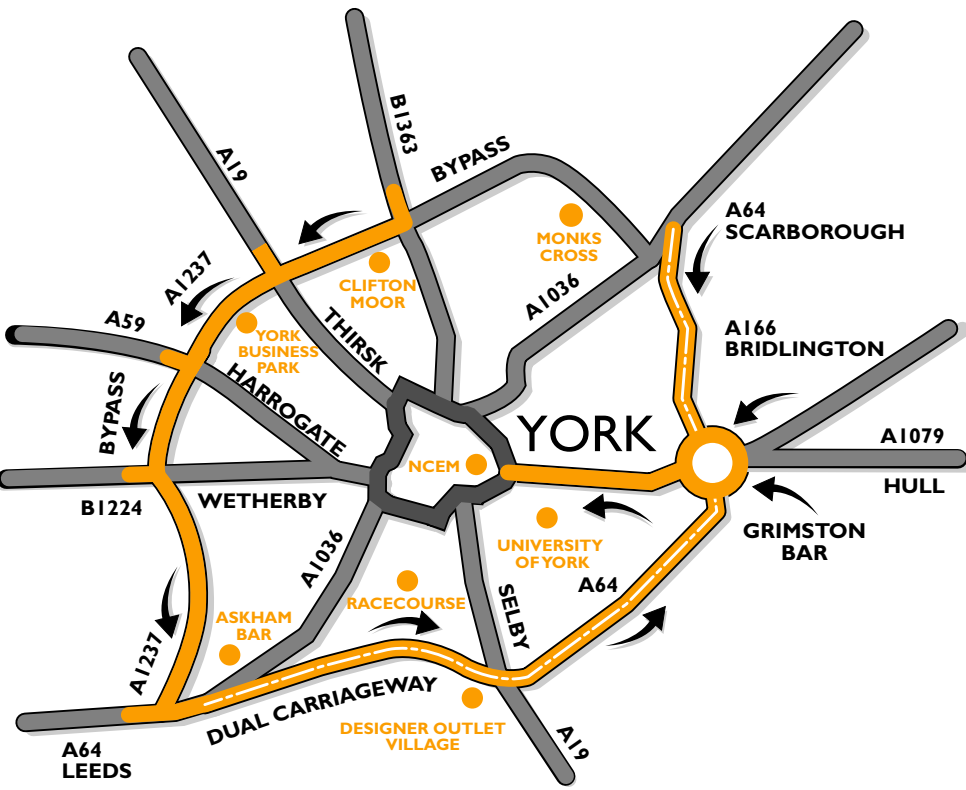

The National Centre for Early Music

The National Centre for Early Music
St Margaret's Church
Walmgate, York YO1 9TL
Tel: 01904 632220

Outer Ring Road

Follow orange path in the direction of the arrows to Grimston Bar roundabout.
Proceed into York via the A1079 Hull Road through Walmgate Bar.

City Centre

The National Centre for Early Music

GRIMSTON BAR